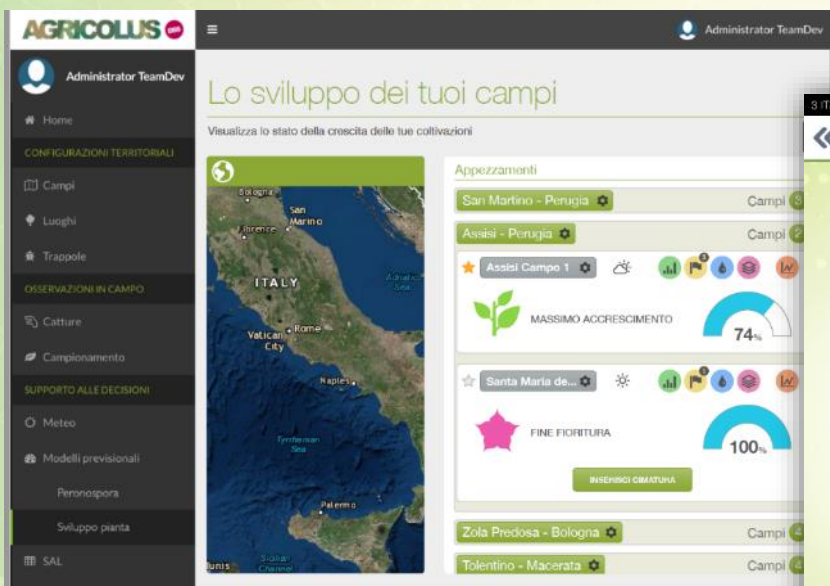

AGRICOLLUS[®]

MAKING
PRECISION FARMING
EASIER

Andrea Cruciani – Co-founder & CEO

a.cruciani@agricolus.com

The field at
the centre of
the system

Coordinating
Agricultural
activity

Monitoring
productivity

Preventing
diseases

Forecast Models

Scouting

IoT

Satellites / UAVs

Our road map

2010-2014

2015

2016

Interacts with farm machineries, IoT, Satellites,
drones and Open Data

Improve and certify transparency on
production quality «from farm to fork»