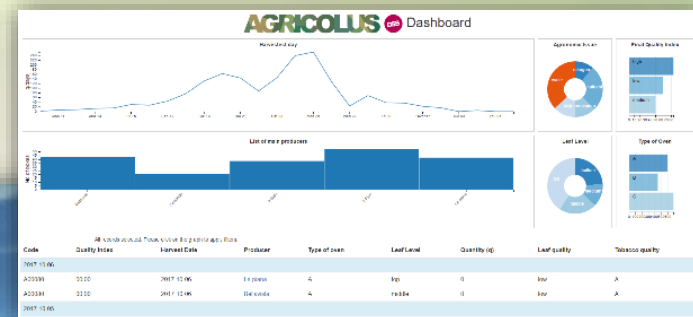

Satellites / UAVs